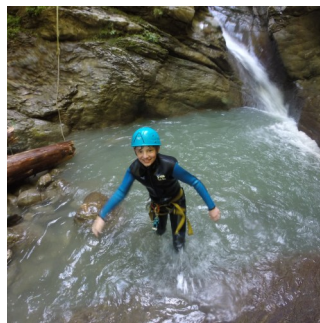

**MOUNTAIN FISHING  
DAY**

Climb up to a mountain  
lake to catch your first  
fish

70 €

WEDNESDAY-

09h00-16h00

**CANYONING \***

+  
**SPORTS GAME**

80 €